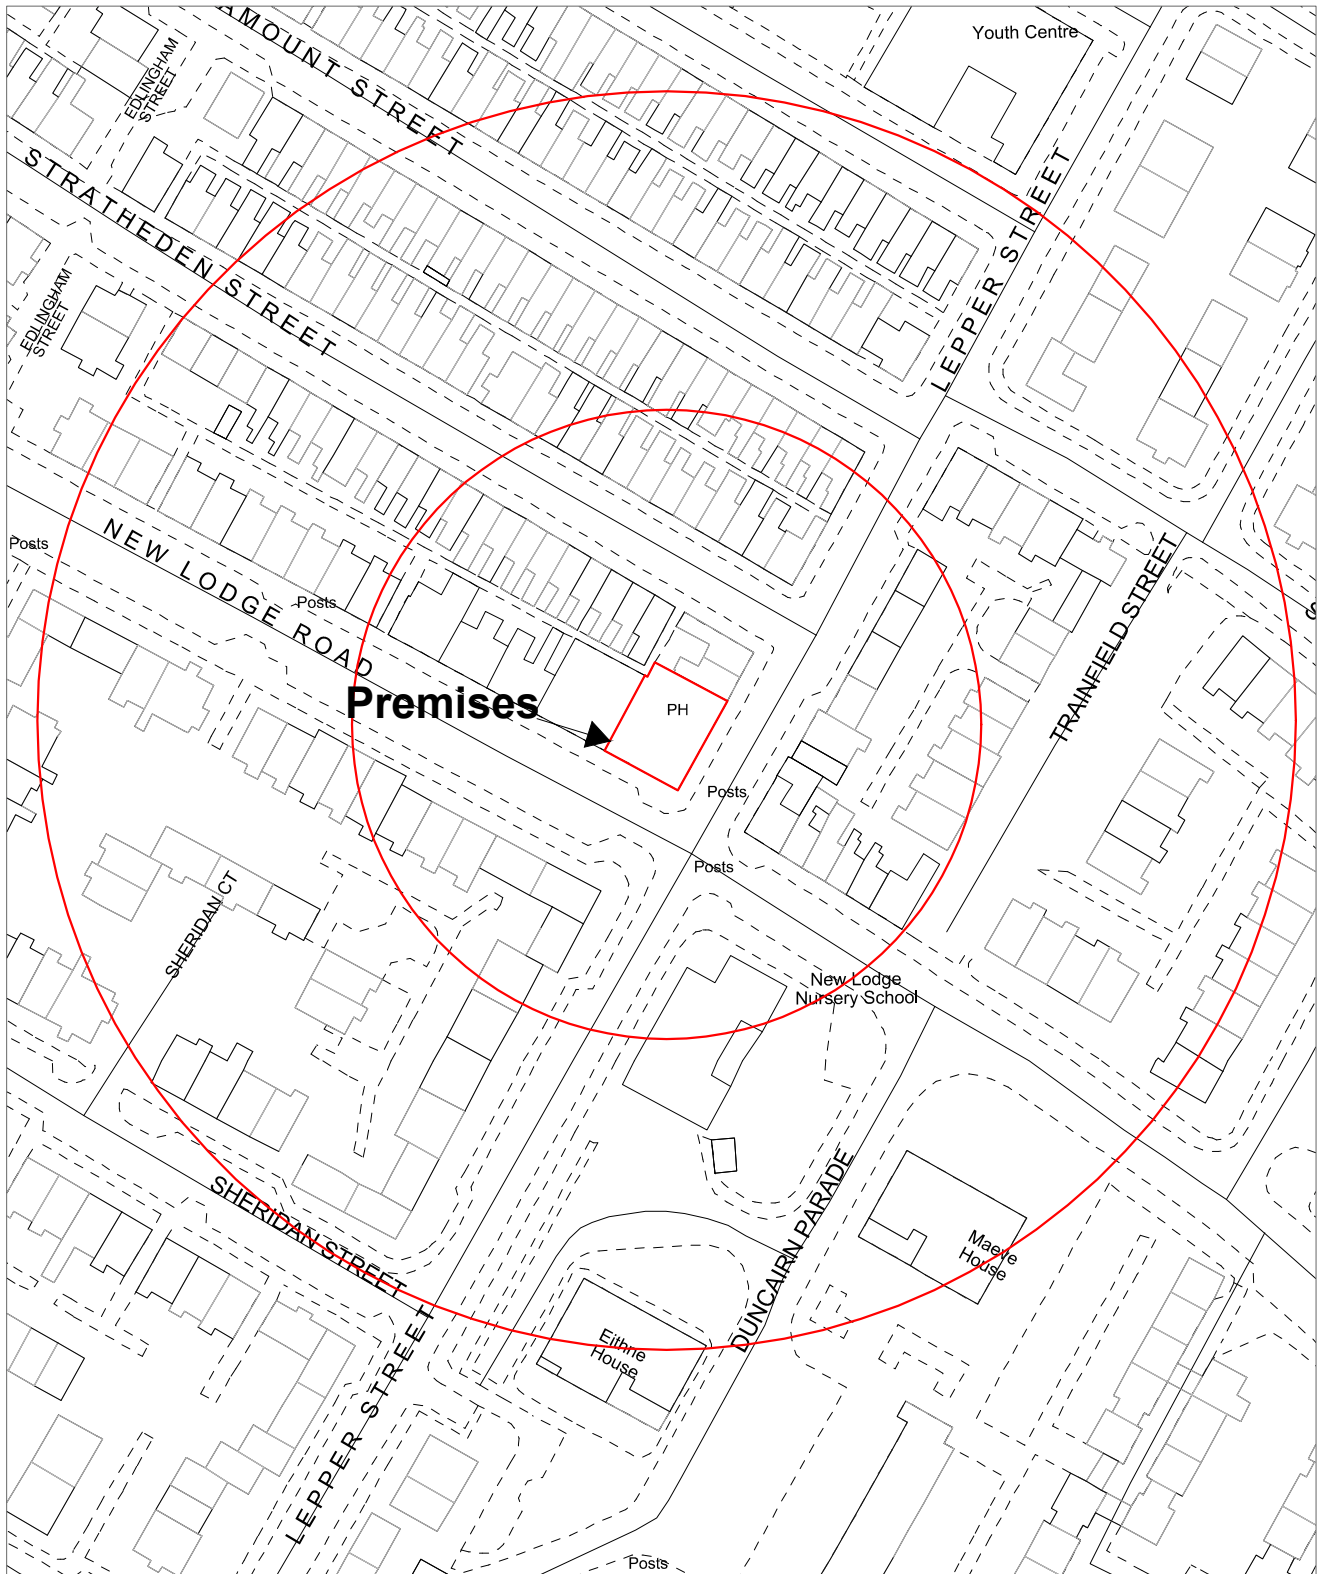

Building Control Service

Appendix 2

100 METRES

DRAWN BY JC
DATE 11/05/2017

Fitzgerald's Bar
127 New Lodge Road

SCALE 1:1250